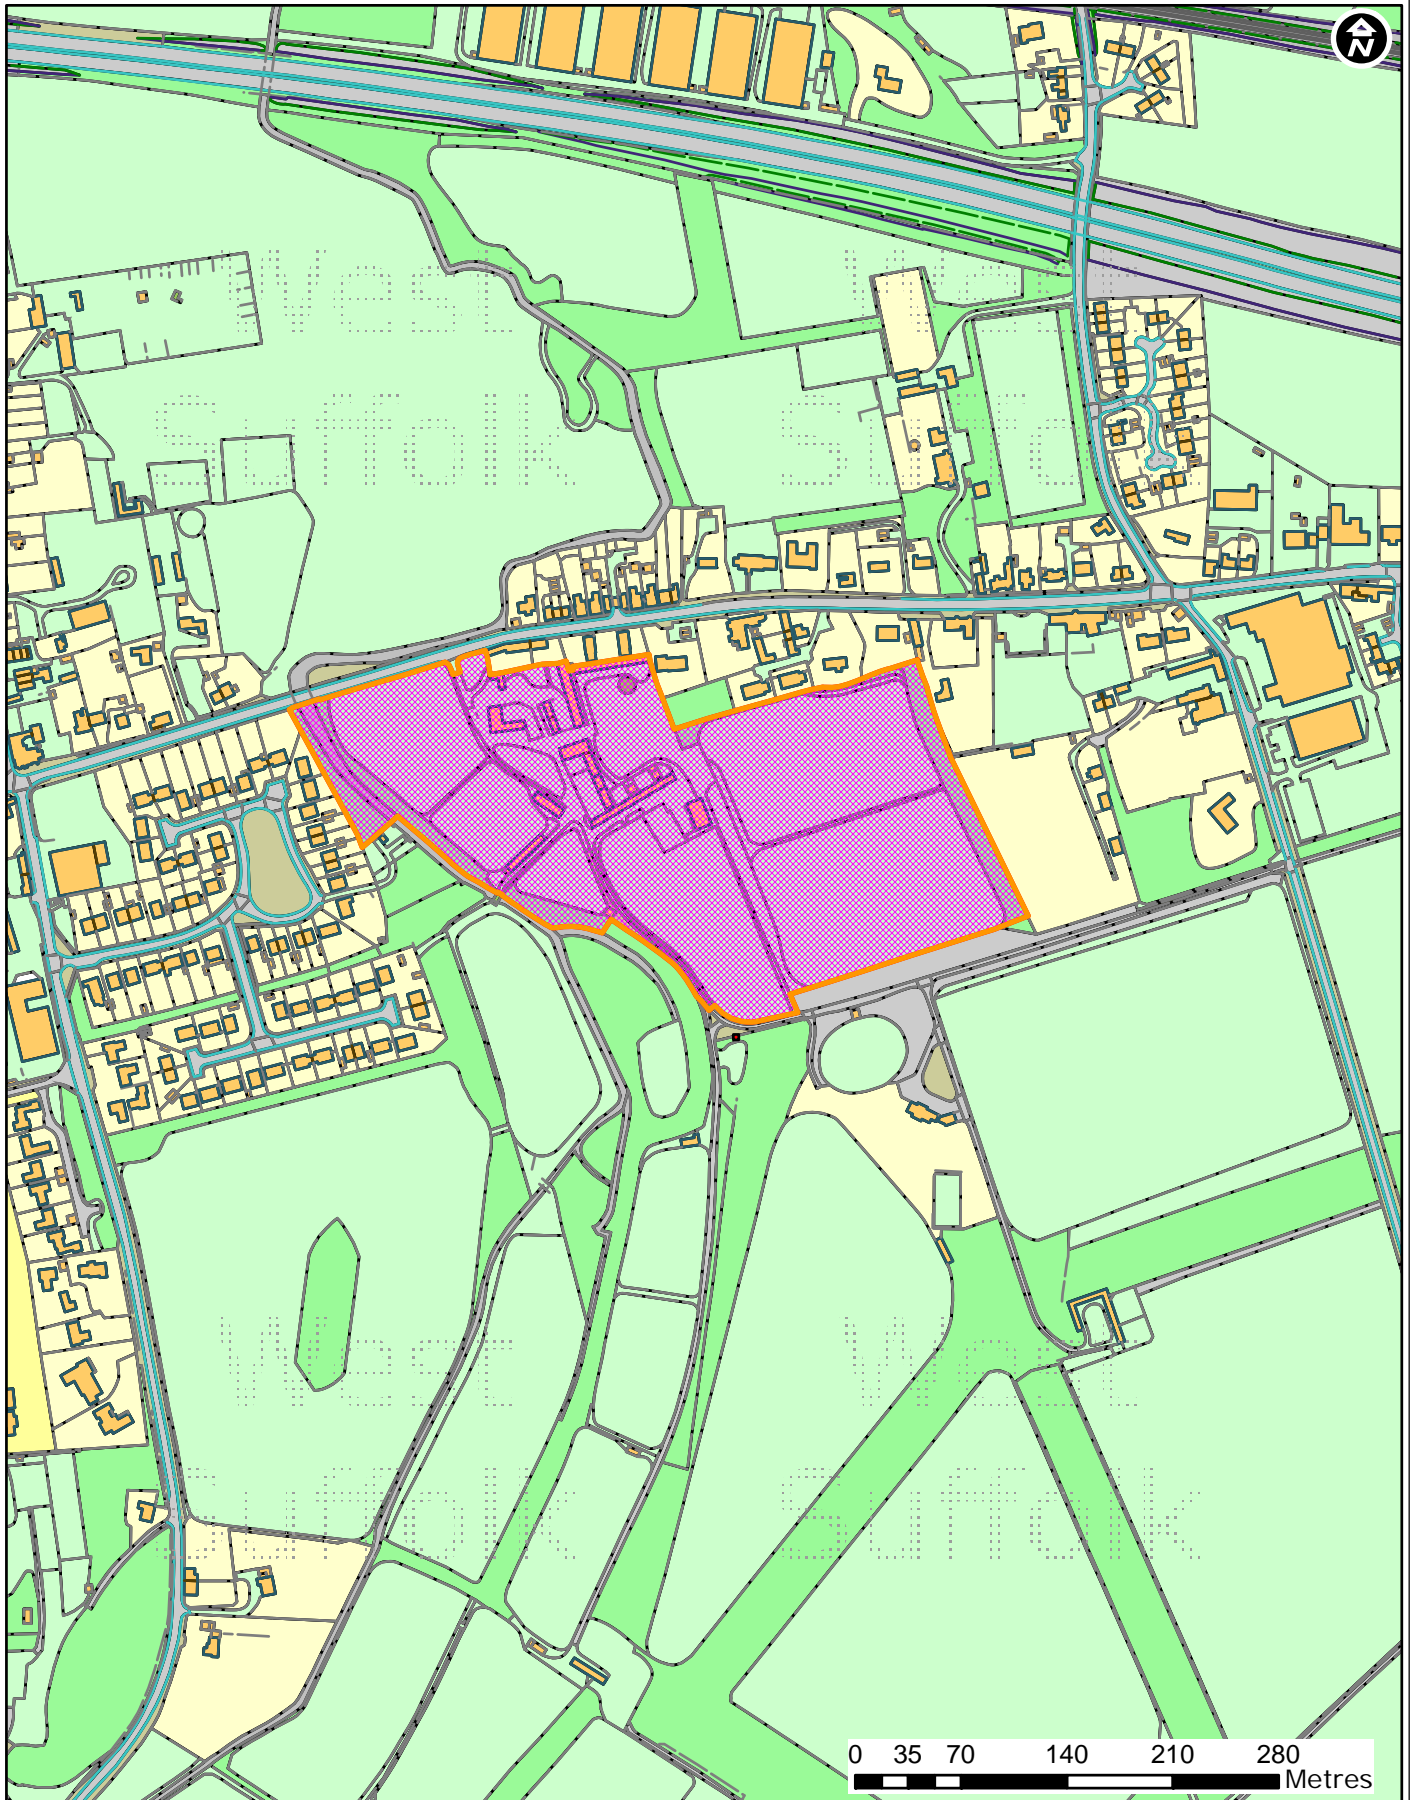

DC/14/0585/OUT

Meddler Stud, Bury Road, Kentford

Forest Heath • St Edmundsbury

West Suffolk
working together

© Crown Copyright and database rights 2015 Ordnance Survey 100019675/100023282. You are not permitted to copy, sub-license, distribute or sell any of this data to third parties in any form. Use of this data is subject to terms and conditions. See www.westsuffolk.gov.uk/disclaimer.cfm.

Scale: 1:5,000
Date: 18/06/2015